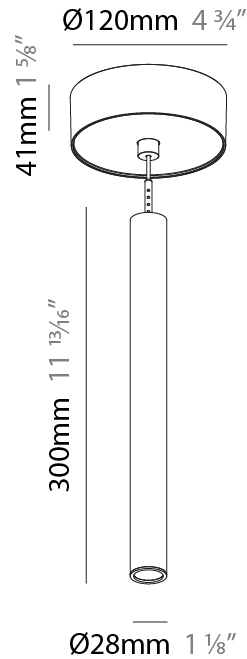

PHYSICAL

Shape: Cylinder
Diameter (mm): 28
Diameter (in): 1 1/8
Height (mm): 300
Height (in): 11 13/16
Max. Overall Height (mm): 2300
Max. Overall Height (in): 90 7/16
Light Distribution: Downlight
Weight (kg): 0.63
Weight (lbs): 1.39
Diffuser: Shine Ring - Opal / Yellow / Orange / Red / Blue / Green
Fixture Finish: SSR / BKV / CWI / CRY / HAB / UFT / ITA / RUA / FTG / MYG / LOD / PUS / FRO / FUP / KIA / POP / BLS / SPG / MEY / GOH / GUM / CHC / COM / ABZ / JAG / OBR / MOS / ROR
Fixture Material: Aluminum
Cable Details: 2000mm or 4000mm Black Cable

ELECTRICAL

Lamp Type: LED (Zhaga Standard)
Input Wattage (W): 6.6
Total Output Wattage (W): 6
Dimming: Tri-Mode (Non-Dimming and Phase Dimming (120Vac only) and 0-10V Dimming)
Driver Included: Yes
Driver Location: External
Driver Type: Constant Current - Universal
Driver Class: Class 2
Housing: ENCP3 w/quick connect
Input Voltage (V): 120 - 277
Constant Current (MA): 500

LED

Number of LEDs: 1
Color Temperature (°K): 2700 / 3000 / 4000
Max. Delivered Lumen (lm): 330 / 350 / 370
CRI: >90 CRI
Efficiency (%): 86
Lamp Life (hrs): 50000
Upon Request: ***3500K available in minimum quantities (larger quantities upon request)

OPTICAL

Optic°: 24 / 32 / 58

RATINGS AND CERTIFICATIONS

Certified By: Certified for North American Standards
IP rating: IP20