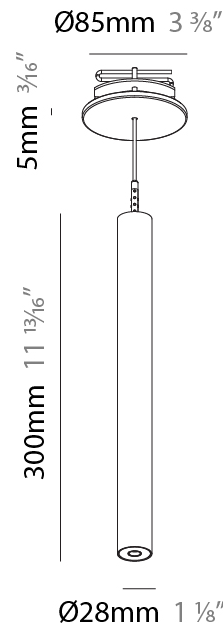

ELECTRICAL

Lamp Type: LED (Zhaga Standard)
Input Wattage (W): 6.6
Total Output Wattage (W): 6
Dimming: Tri-Mode (Non-Dimming and Phase Dimming (120Vac only) and 0-10V Dimming)
Driver Included: Yes
Driver Location: External
Driver Type: Constant Current - Universal
Driver Class: Class 2
Housing: ENCP3 w/Quick Connect
Input Voltage (V): 120 - 277
Constant Current (MA): 500

LED

Number of LEDs: 1
Color Temperature (°K): [2700 / 3000 / 4000](#)
Max. Delivered Lumen (lm): 330 / 360 / 380
CRI: >90 CRI
Lamp Life (hrs): 50000
Upon Request: ***3500K available in minimum quantities (larger quantities upon request)

OPTICAL

Optic°: [24 / 32 / 34 / 55 / 58](#)

RATINGS AND CERTIFICATIONS

Certified By: Certified for North American Standards
IP rating: IP20

Zaneen Group Inc. © 2024, T 1800-388-3382, F 416-247-9319, www.zaneen.com

Available for International specifications by adding 'INT' at the end of the existing Model #. For assistance on 'custom' specifications, contact zteam@zaneen.com. In a constant effort to supply the best product, we reserve the right to change specifications or materials without notice. The most recent specification sheets are found at zaneen.com

PROJECT
TYPE
SPECIFIER
QUANTITY
DATE