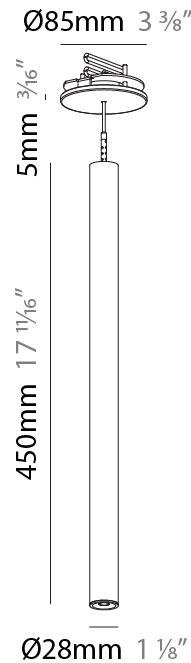

Accent Finish: NOR / OPL / YEL / ORA / RED / BLU / GRN

Fixture Material: Aluminum

Cable Details: 2000mm or 4000mm Cable - Black, Green, Orange, Red, White

Cut-out Measurements: 68mm / 2 11/16"

ELECTRICAL

Lamp Type: LED (Zhaga Standard)
Input Wattage (W): 6.4
Total Output Wattage (W): 6
Dimming: Tri-Mode (Non-Dimming and Phase Dimming (120Vac only) and 0-10V Dimming)
Driver Included: Yes
Driver Location: External
Driver Type: Constant Current - Universal
Driver Class: Class 2
Housing: ENCP3 w/Quick Connect
Input Voltage (V): 120 - 277
Constant Current (MA): 500

LED

Number of LEDs: 1
Color Temperature (°K): 2700 / 3000 / 3500 / 4000
Max. Delivered Lumen (lm): Max 381 / 404 / 426 / 438
Nominal Lumen (lm): 460 / 487 / 514 / 528
CRI: >90 CRI
Lamp Life (hrs): 50000

OPTICAL

Reflector°: 20 / 26 / 56

RATINGS AND CERTIFICATIONS

Certified By: CSA Certified to UL and CSA Standards

IP Rating: IP20 © 2024, T 1800-388-3382, F 416-247-9319, www.zaneen.com

Available for International specifications by adding 'INT' at the end of the existing Model #. For assistance on 'custom' specifications, contact zteam@zaneen.com. In a constant effort to supply the best product, we reserve the right to change specifications or materials without notice. The most recent specification sheets are found at zaneen.com